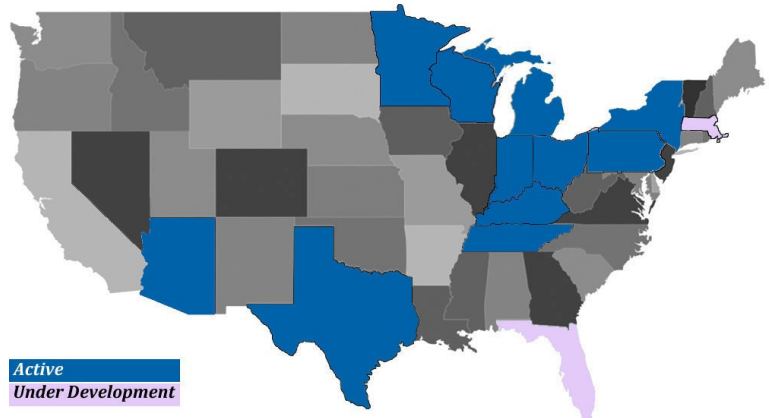

Data and Process Driven CMS

Peer Learning Events

500+% ROI

States & Counties

Number & Counties

9 Michigan ERNs: Calhoun, Kalamazoo, Kent, Muskegon, Oceana, Ottawa, Saginaw, St Joseph

4 New York ERNs: Albany, Columbia, Fulton, Montgomery, Rochester, Rensselaer, Schenectady