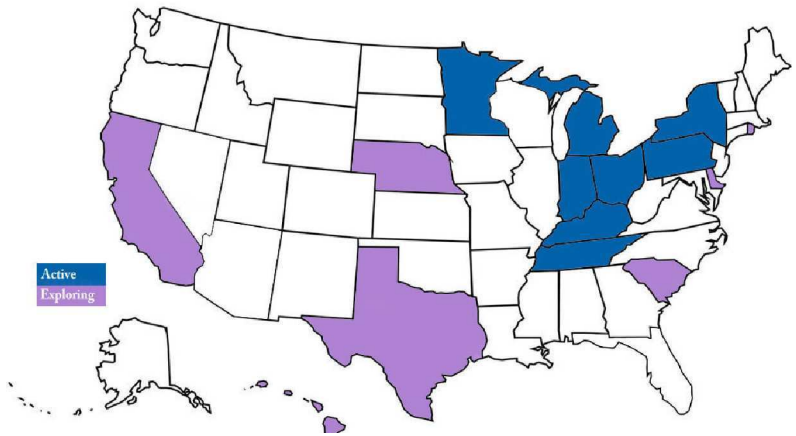

North Central OH ERN®

Marion County, OH

Natalie Longmeier
Executive Director
Marion Matters
natalie@marionmatters.org
740-223-2999

EMPLOYER MEMBERS

STRATEGIC PARTNERS

THE ERN USA NETWORK

- Collaborative Development Process
- Employer Led Model
- Shared Onsite Success Coach
- Resources Skill Building
- Outreach Tools
- Data and Process Driven CMS
- Peer Learning Events
- 125%-900+% ROI

May 2024 States & Counties

- 8 Ohio ERNs:** Allen, Ashland, Auglaize, Butler, Crawford, Cuyahoga, Defiance, Erie, Fulton, Hamilton, Hancock, Hardin, Henry, Huron, Lorain, Lucas, Marion, Mercer, Montgomery, Morrow, Ottawa, Paulding, Putnam, Richland, Ross, Sandusky, Seneca, Shelby, Van Wert, Williams, Wood, Wyandot
- 6 Michigan ERNs:** Calhoun, Kalamazoo, Kent, Muskegon, Oceana, Ottawa, St Joseph
- 5 Kentucky ERNs:** Anderson, Hardin, Lee, Montgomery, Morgan and Wolfe
- 2 New York ERNs:** Albany, Columbia, Fulton, Montgomery, Ontario, Rensselaer, Saratoga, Schenectady
- 1 Tennessee ERN:** Shelby
- 1 Indiana ERN:** Johnson
- 1 Minnesota ERN:** Southwest region
- 1 Pennsylvania ERN:** Lancaster
- Exploring or Under Development:** CA, DE, HI, IN, KY, MA, MI, NY, OH, PA, SC, TX