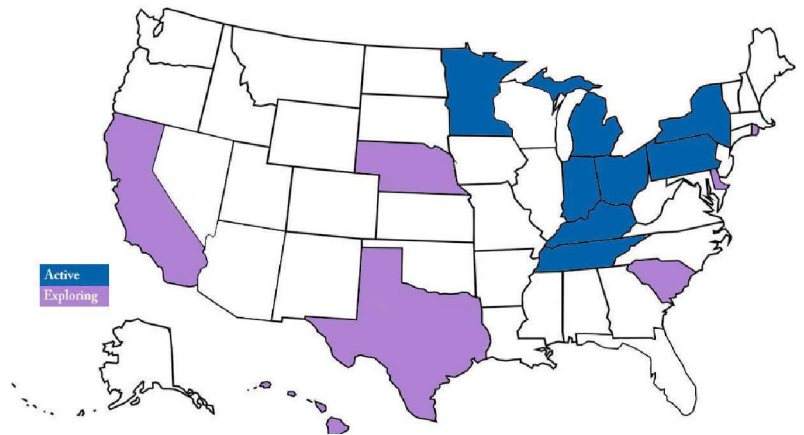

### THE ERN USA NETWORK

Collaborative Development Process

Employer Led Model

Shared Onsite Success Coach

Resources

Skill Building

Outreach Tools

Data and Process Driven CMS

#### May 2024 States & Counties

**8 Ohio ERNs:** Allen, Ashland, Auglaize, Butler, Crawford, Cuyahoga, Defiance, Erie, Fulton, Hamilton, Hancock, Hardin, Henry, Huron, Lorain, Lucas, Marion, Mercer, Montgomery, Morrow, Ottawa, Paulding, Putnam, Richland, Ross, Sandusky, Seneca, Shelby, Van Wert, Williams, Wood, Wyandot

**6 Michigan ERNs:** Calhoun, Kalamazoo, Kent, Muskegon, Oceana, Ottawa, St Joseph

**5 Kentucky ERNs:** Anderson, Hardin, Lee, Montgomery, Morgan and Wolfe

**2 New York ERNs:** Albany, Columbia, Fulton, Montgomery, Ontario, Rensselaer, Saratoga, Schenectady